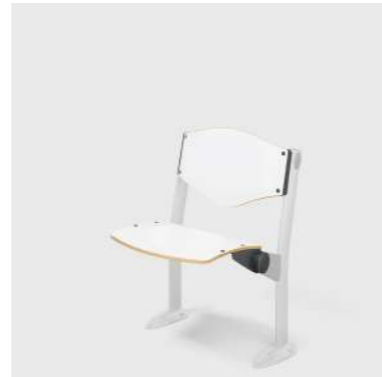

Navetta®

Omnia

Omnia

BaccoliniDesign

Omnia is a multifunctional system of chairs and integrated writing surfaces designed for classrooms. It stands out for its excellent ergonomics in an extremely compact space.

STEEL

Front panel in powder-coated metal

SOFT

Upholstered front panel

Tablet

ANTI-PANIC

(p. 266)

Anti-panic writing tablet

FIXED

(p. 266)

Fixed writing tablet

Seat & back

MASTER

Seat and backrest in beech plywood

SOFT

Upholstered seat and backrest

LAMINATED

Seat and backrest faced with laminate

Structure

MASTER

Structure with legs on both sides of position

BEAM / BEAM CURVED

Structure on beam with floor legs at every 3 positions

BEAM ON TRACK