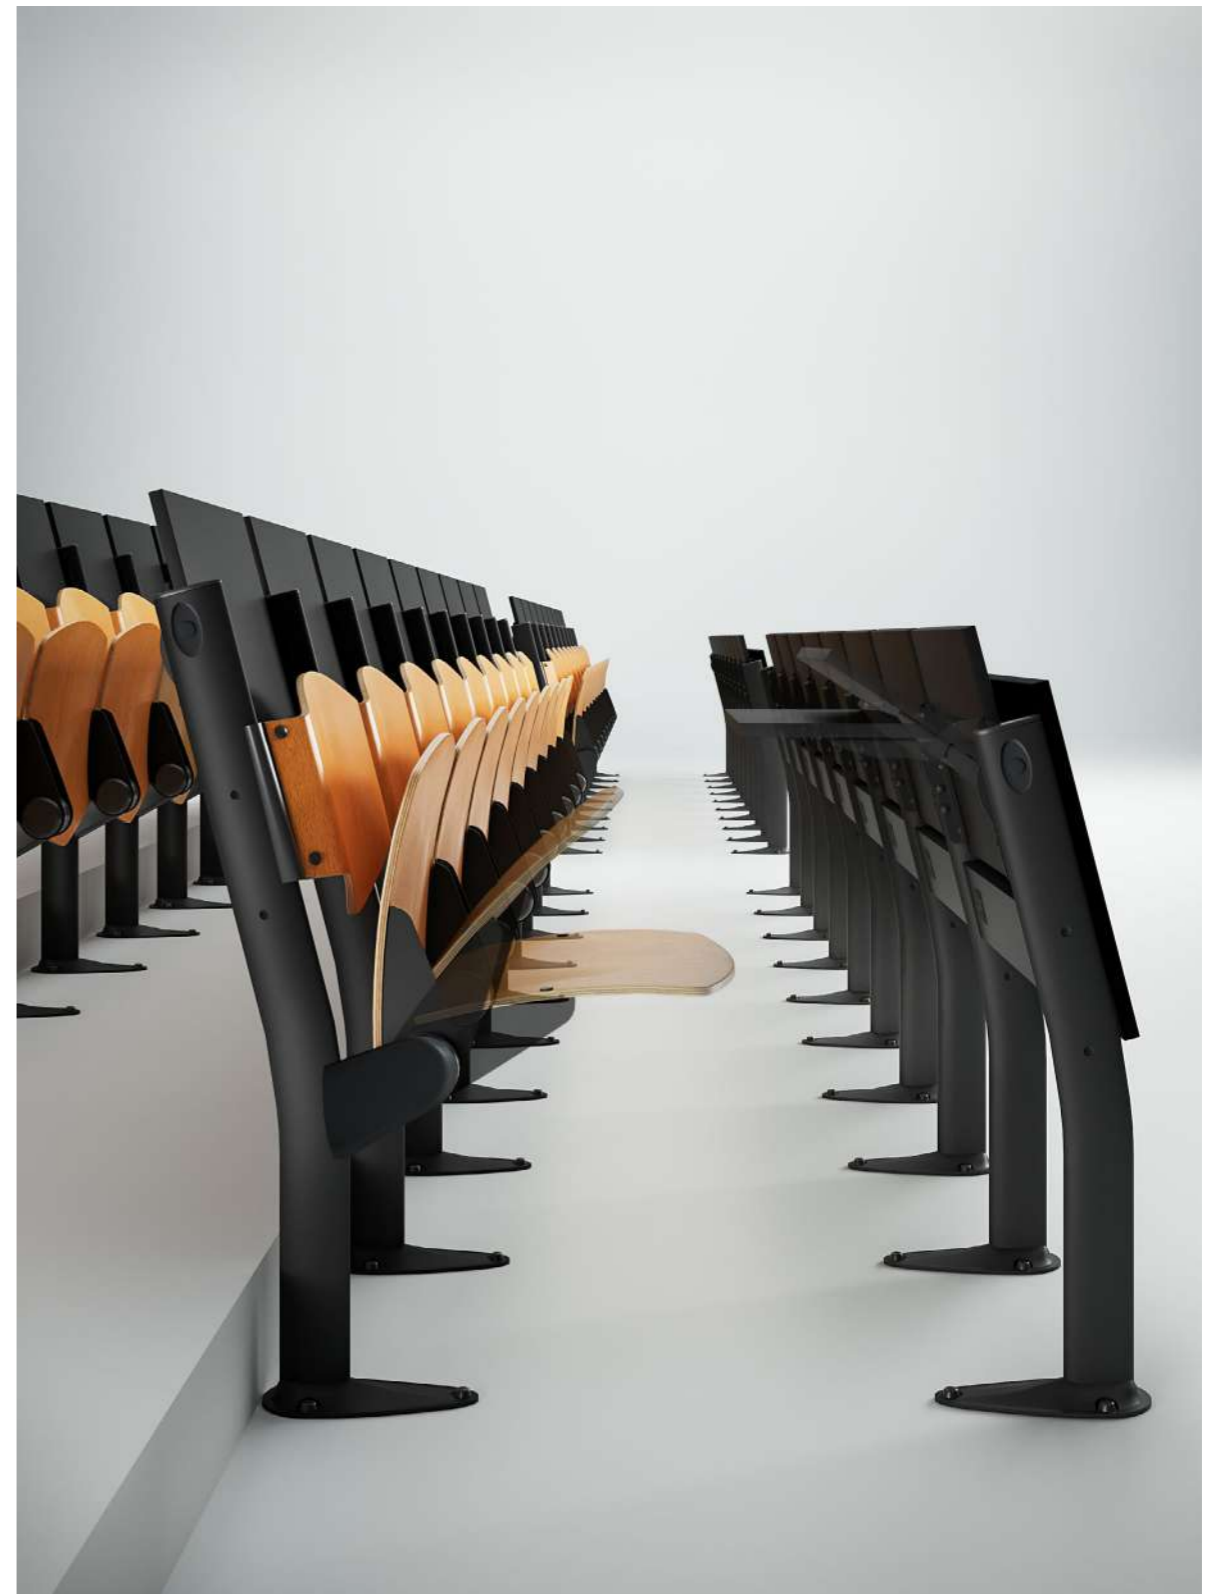

Navetta®

Omnia

Omnia

BaccoliniDesign

Omnia is a multifunctional system of chairs and integrated writing surfaces designed for classrooms. It stands out for its excellent ergonomics in an extremely compact space.

Omnia

Master
Master
Master / anti-panic writing tablet

Master
power
anti-panic writing tablet / Master

Soft
Soft
Beam curved / fixed tablet / vertical storage

Soft
vertical storage / fixed tablet / Beam curved

Master / custom color
Soft / silent mechanism
Beam on track / symmetrical feet / power beam

Steel
 anti-panic tablet
 vertical storage / **Beam on track**

Omnia

Frontal panel

MASTER

Laminate faced front panel

Structure on beam with legs on mobile rail at every 3 positions

Power

POWER (only fixed tablet)

Wire management channel with 1 track for electrical/data sockets. The track allows connection to be made between boxes and from the floor.