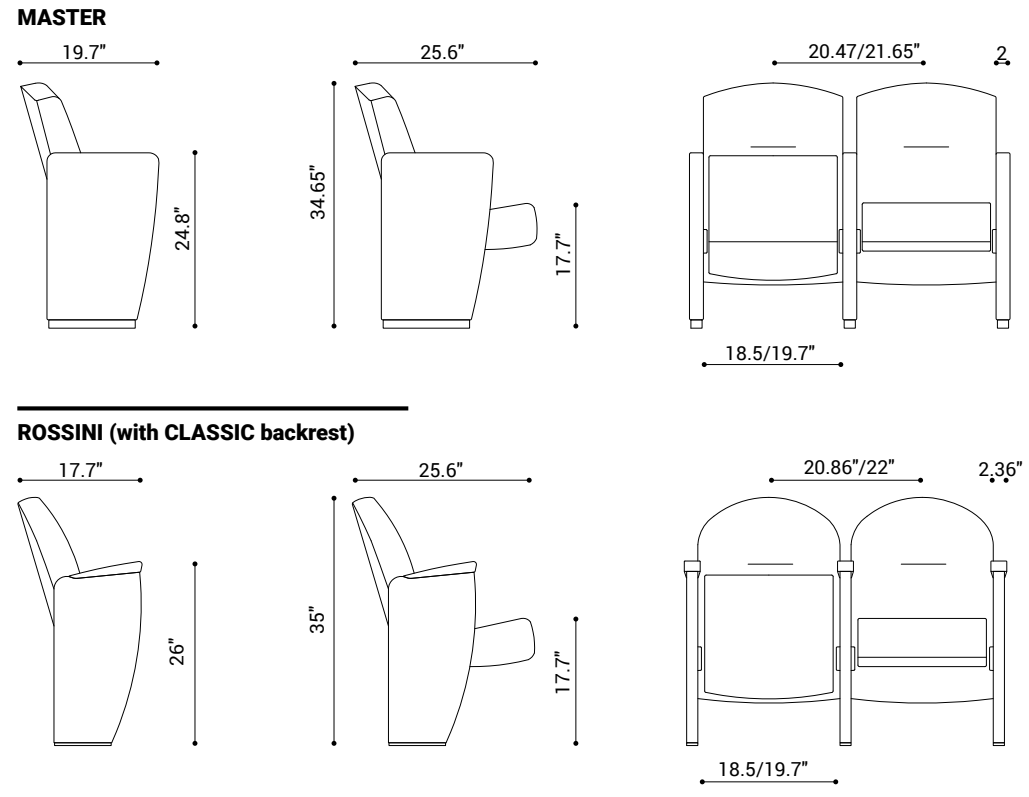

### CLASSIC

Upholstered backrest

# Dimensions

 <p>Maximum recommended step height 15.75"</p>	 <p>Maximum incline 5°</p>	 <p>Gallery armchairs deep dimension -1.57" (backrest inclination)</p>
 <p>Radius &gt; 20 mt. For version with width of 20.5/21.7" (min. 100 seats)</p>	 <p>Radius 5-20 mt. For version with width of 21.7" (min. 100 seats)</p>	 <p>Radius &lt; 5 mt. For version with width of 20.5/21.7" (double side)</p>