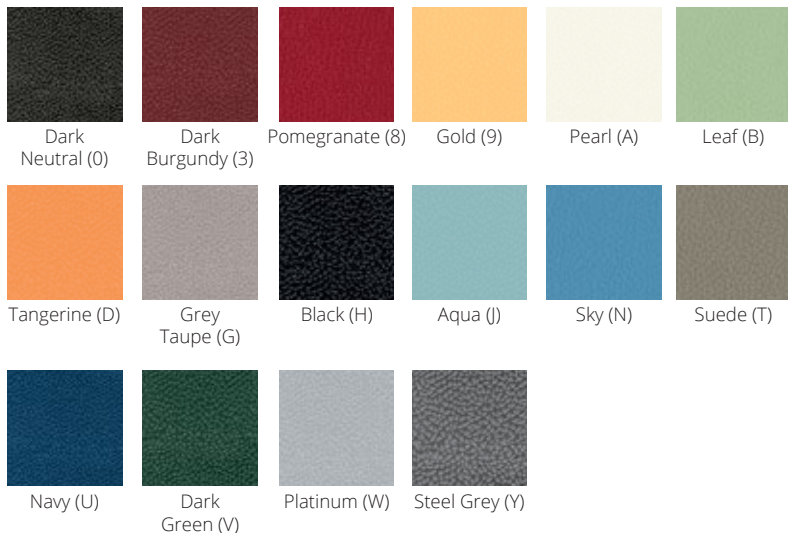

Finishes

PS Furniture's Acton Stacker® chair includes many different finish options, including including choice of 16 shell colors and 9 different frame finish options. Acton's color palette can complement any environment.

Shell Colors